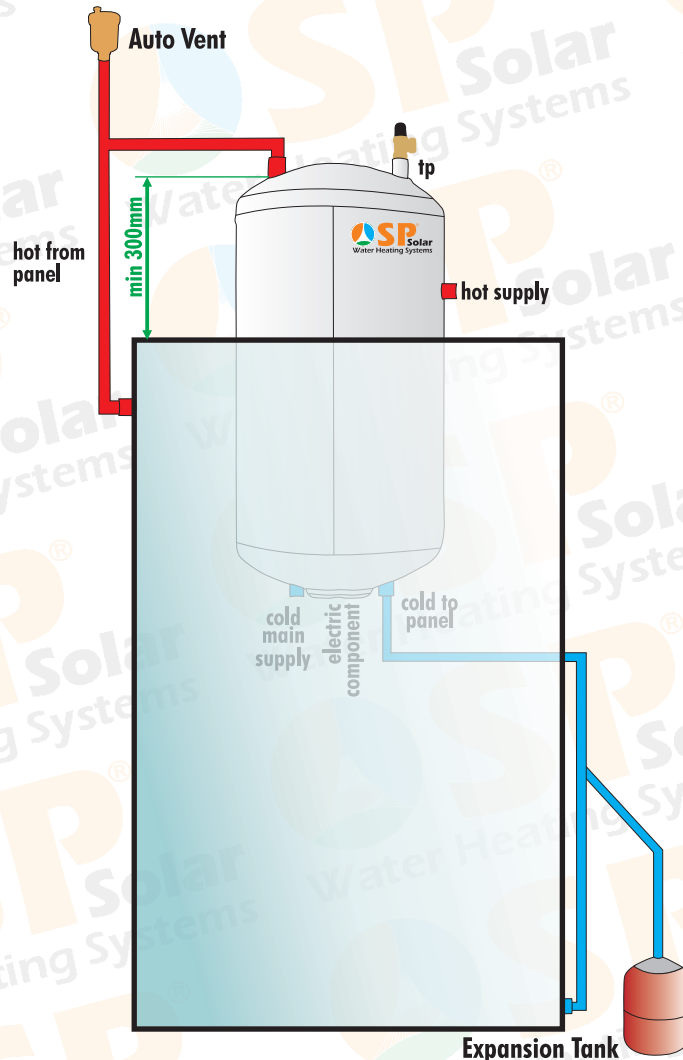

Indirect Horizontal Solar

Indirect Vertical Solar

Thermosyphon

ADD

Forced

Thermosyphon

ADD

Forced

- ## SPS Features
- Reliability and Simplicity
 - SABS Marked Systems
 - Frost Protection
 - Lime Scale Protection
 - Scalding Protection
 - 40%+ Electricity Saving
 - Customised System Designs

Electrical Horizontal

Electrical Vertical

SWH Collector **SP Geyser**

Photo Voltaic **DC Pump** **Auto Vent**

Glycol **Expansion Tank**

Direct Vertical Solar

Direct Horizontal Solar

Thermosyphon

ADD

Thermosyphon

ADD

Forced

Forced

3 in 1 Solution

electric

direct

indirect