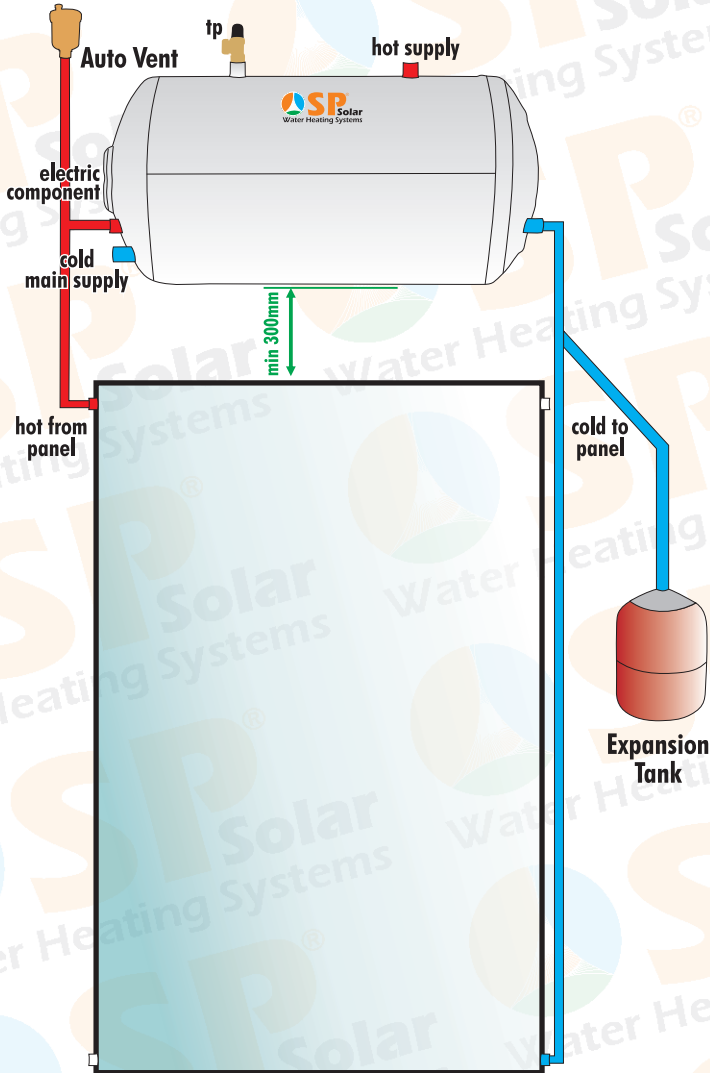

Indirect Horizontal Solar

Indirect Vertical Solar

Thermosyphon

ADD

Forced

Thermosyphon

ADD

Forced

- ## SPS Features
- Reliability and Simplicity
 - SABS Marked Systems
 - Frost Protection
 - Lime Scale Protection
 - Scalding Protection
 - 40%+ Electricity Saving
 - Customised System Designs

Electrical Horizontal

Electrical Vertical

SWH Collector **SP Geyser**

Photo Voltaic **DC Pump** **Auto Vent**

Glycol **Expansion Tank**

Direct Vertical Solar

Direct Horizontal Solar

Thermosyphon

ADD

Thermosyphon

ADD

Forced

Forced

3 in 1 Solution

electric

direct

indirect