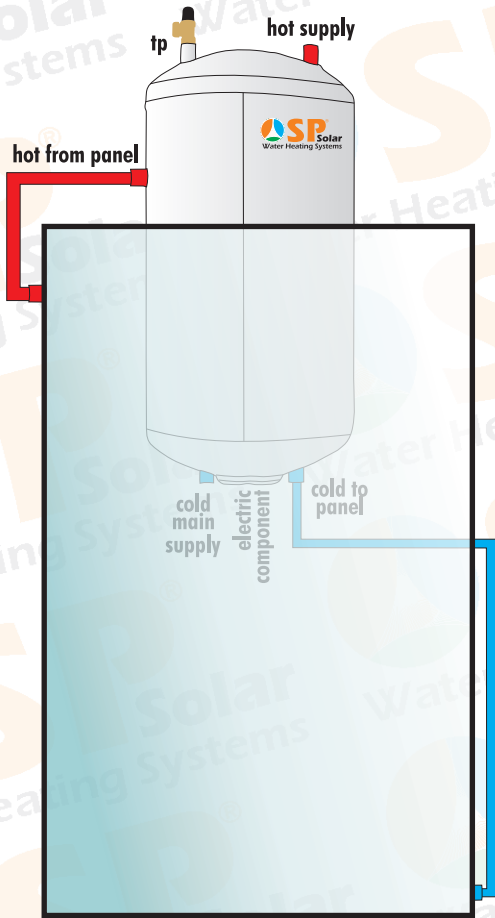

Indirect Horizontal Solar

Indirect Vertical Solar

Thermosyphon

ADD

Forced

Thermosyphon

ADD

Forced

- ## SPS Features
- Reliability and Simplicity
 - SABS Marked Systems
 - Frost Protection
 - Lime Scale Protection
 - Scalding Protection
 - 40%+ Electricity Saving
 - Customised System Designs

Electrical Horizontal

Electrical Vertical

SWH Collector **SP Geyser**

Photo Voltaic **DC Pump** **Auto Vent**

Glycol **Expansion Tank**

Direct Vertical Solar

Direct Horizontal Solar

Thermosyphon

ADD

Thermosyphon

ADD

Forced

Forced

3 in 1 Solution

electric

direct

indirect